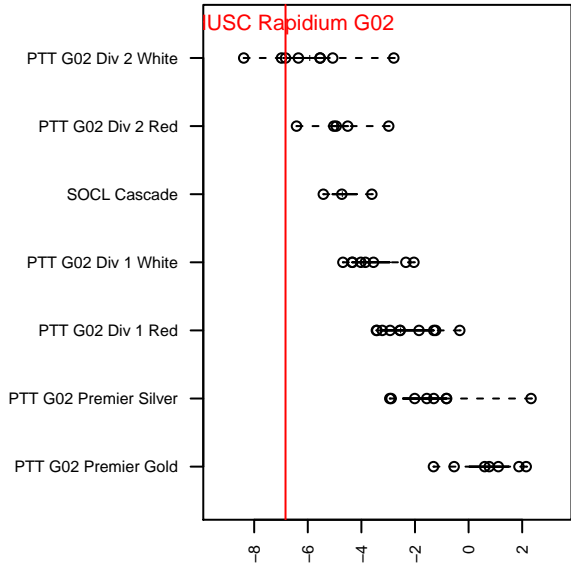

# THUSC Rapidium G02

Tualatin Hills Junior Soccer League  
 Tualatin Hills, OR  
 G02 total strength=440  
 attack=0.43 defense=0.19  
 fall league = PTT G02 Div 2 White  
 spr league = Spr OYS G02 Div 2

alt names used:  
 THUSC United Rapidium  
 THUSC United Rapidium

Venues played:  
 2015 PTT G02 Division 2 White  
 2015 Spr OYS G02 Division 2

**THUSC Rapidium G02**  
 Dots are actual minus expected GF (blue circles) and GA (red triangles).  
 Blue line is smoothed change in attack strength. Red is smoothed change in defense strength.

**attack and defense variance (black dot)  
relative to other teams  
and top 10 in region**

**attack and defense rating  
relative to others at age  
and all opponents in last 13 months**

**Performance relative to 13 month average**