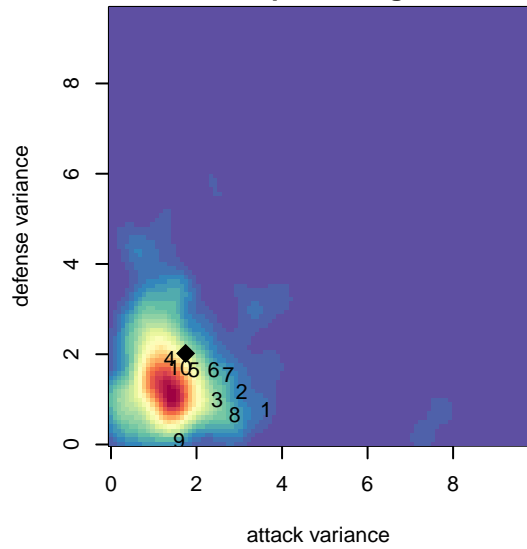

# THUSC Rapidium G02

Tualatin Hills Junior Soccer League  
 Tualatin Hills, OR  
 G02 total strength=440  
 attack=0.43 defense=0.19  
 fall league = PTT G02 Div 2 White  
 spr league = Spr OYS G02 Div 2

alt names used:  
 THUSC United Rapidium  
 THUSC United Rapidium

Venues played:  
 2015 PTT G02 Division 2 White  
 2015 Spr OYS G02 Division 2

**THUSC Rapidium G02**  
 Dots are actual minus expected GF (blue circles) and GA (red triangles).  
 Blue line is smoothed change in attack strength. Red is smoothed change in defense strength.

**attack and defense variance (black dot)  
relative to other teams  
and top 10 in region**

**attack and defense rating  
relative to others at age  
and all opponents in last 13 months**

**Performance relative to 13 month average**